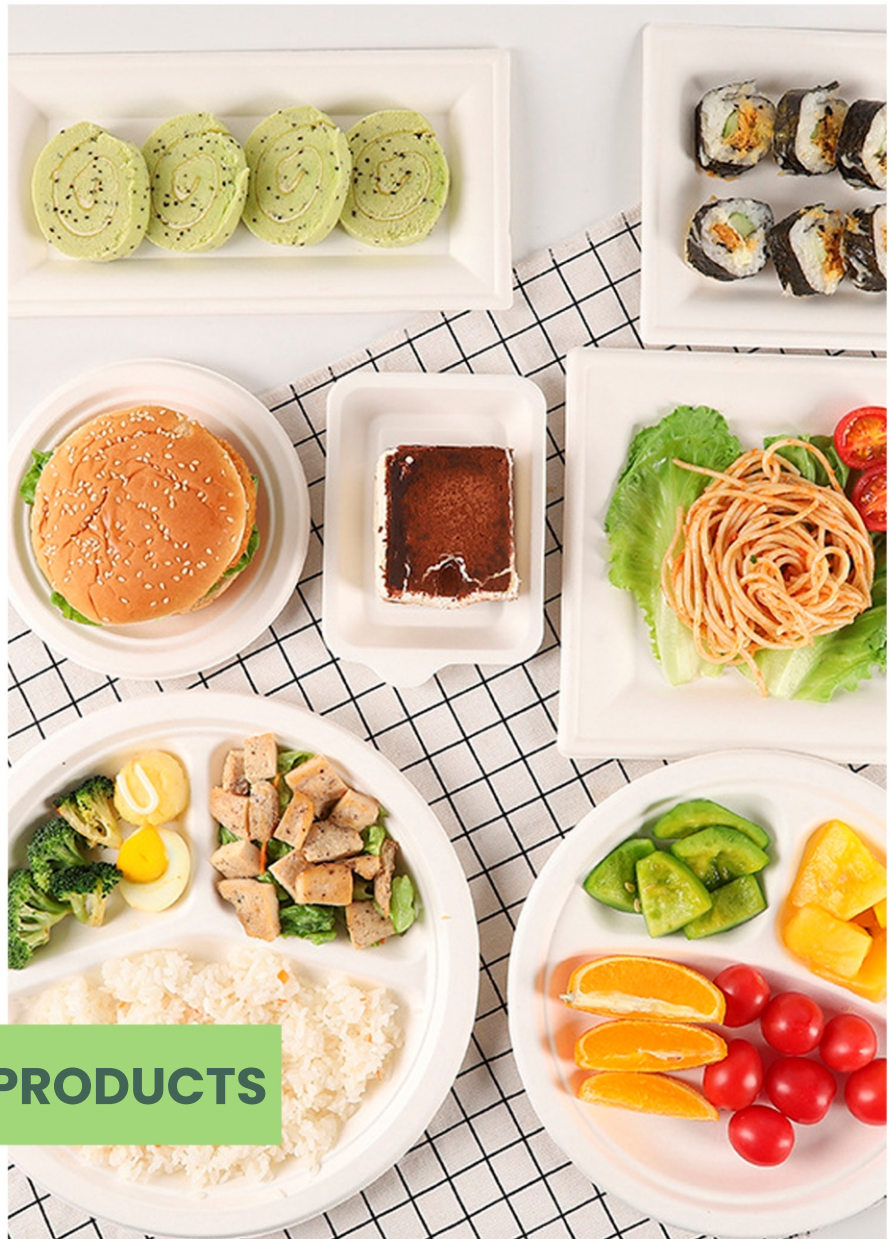

100+ BAGASSE PRODUCTS